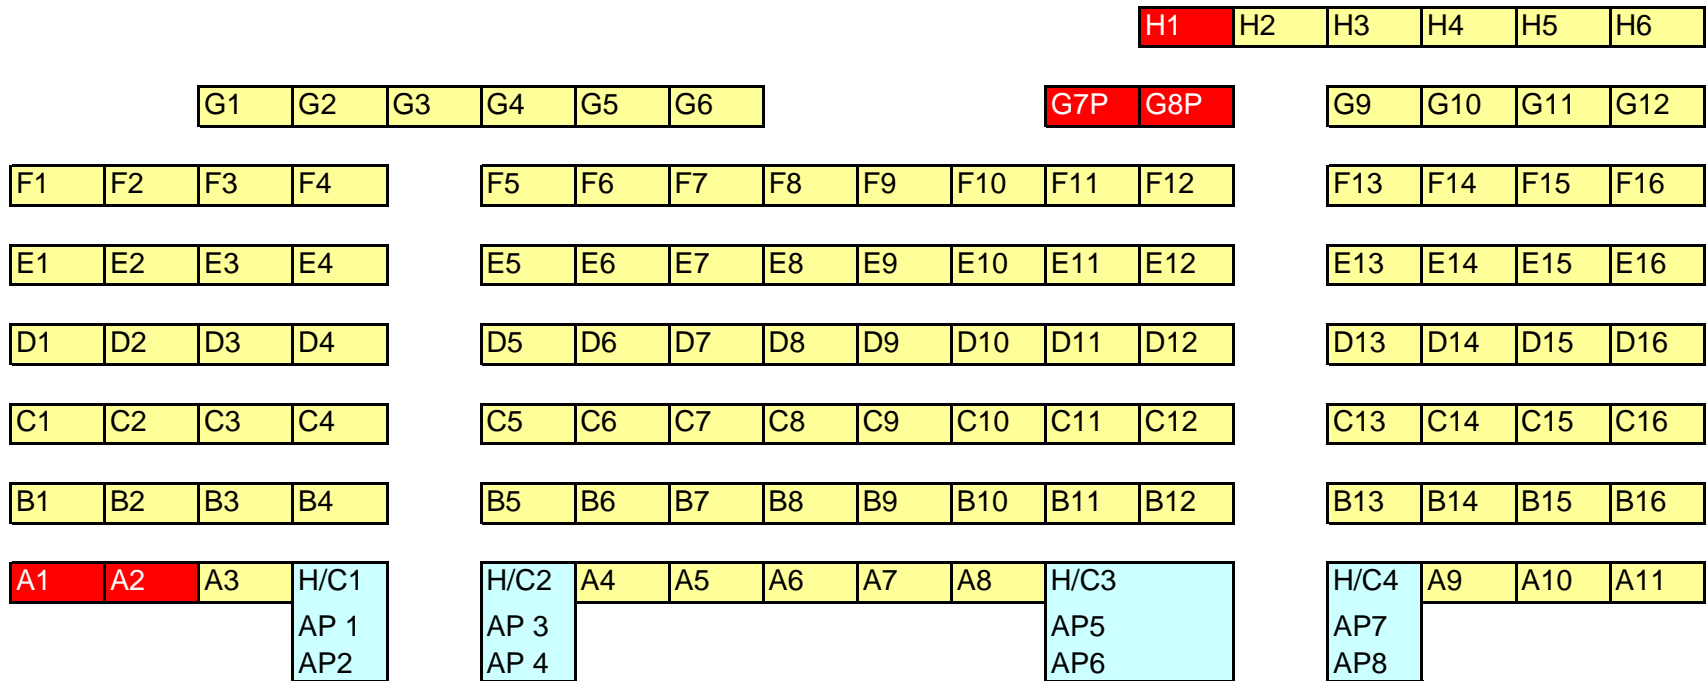

THE WIMBERLEY PLAYHOUSE

STAGE